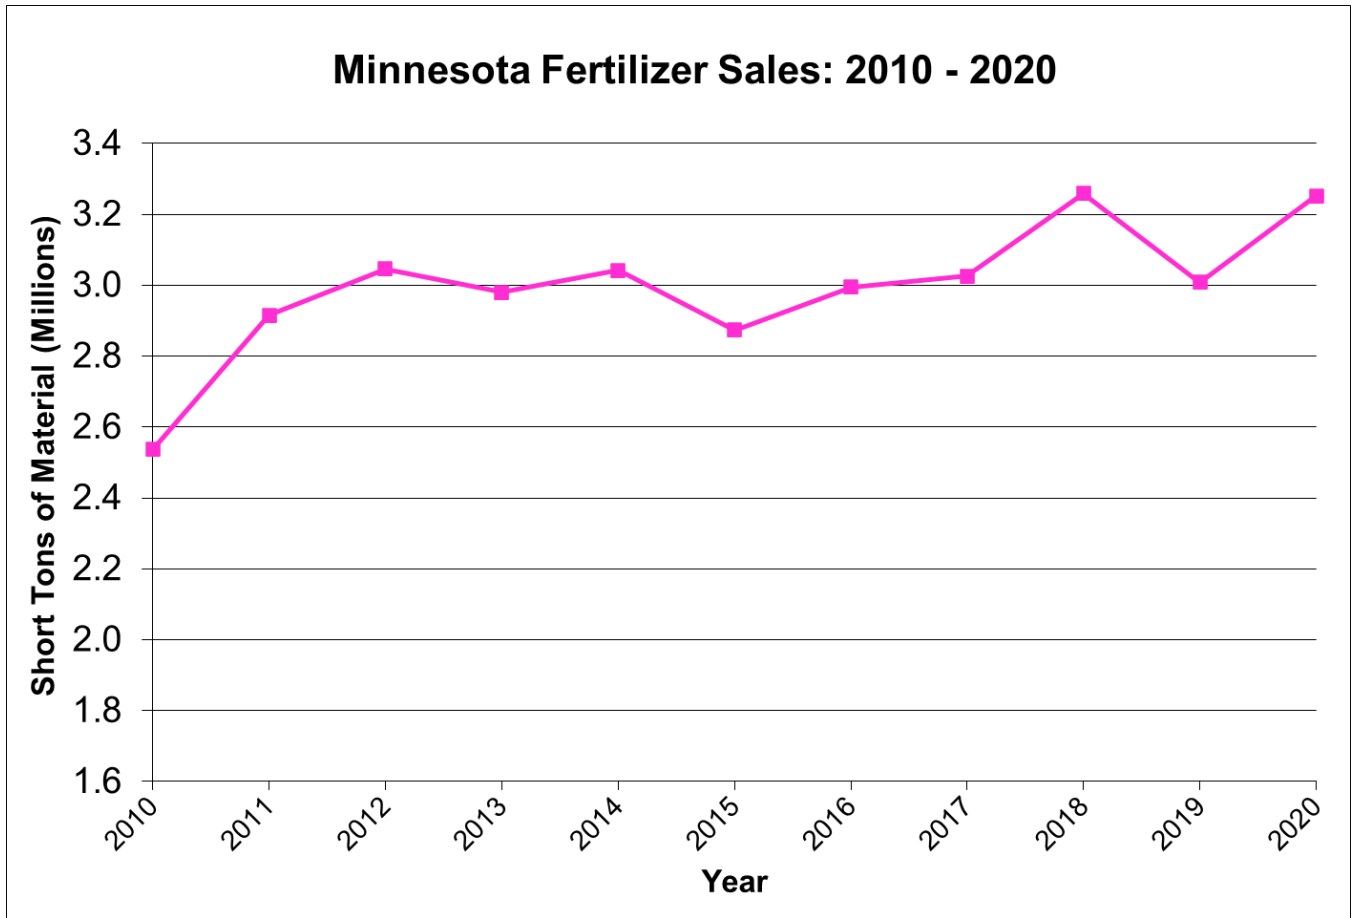

Selected sale and distribution data and trends are graphed in the following charts.

⁴ The most recent data for cropland acres by county is from the 2017 Census of Agriculture, USDA NASS

From 2010 to 2020, annual fertilizer tonnage reported has consistently been about 3 million tons. Fertilizer tonnage sales increased slightly to about 3.25 million in 2020. Figure 1 includes both agricultural and non-agricultural fertilizer sales.