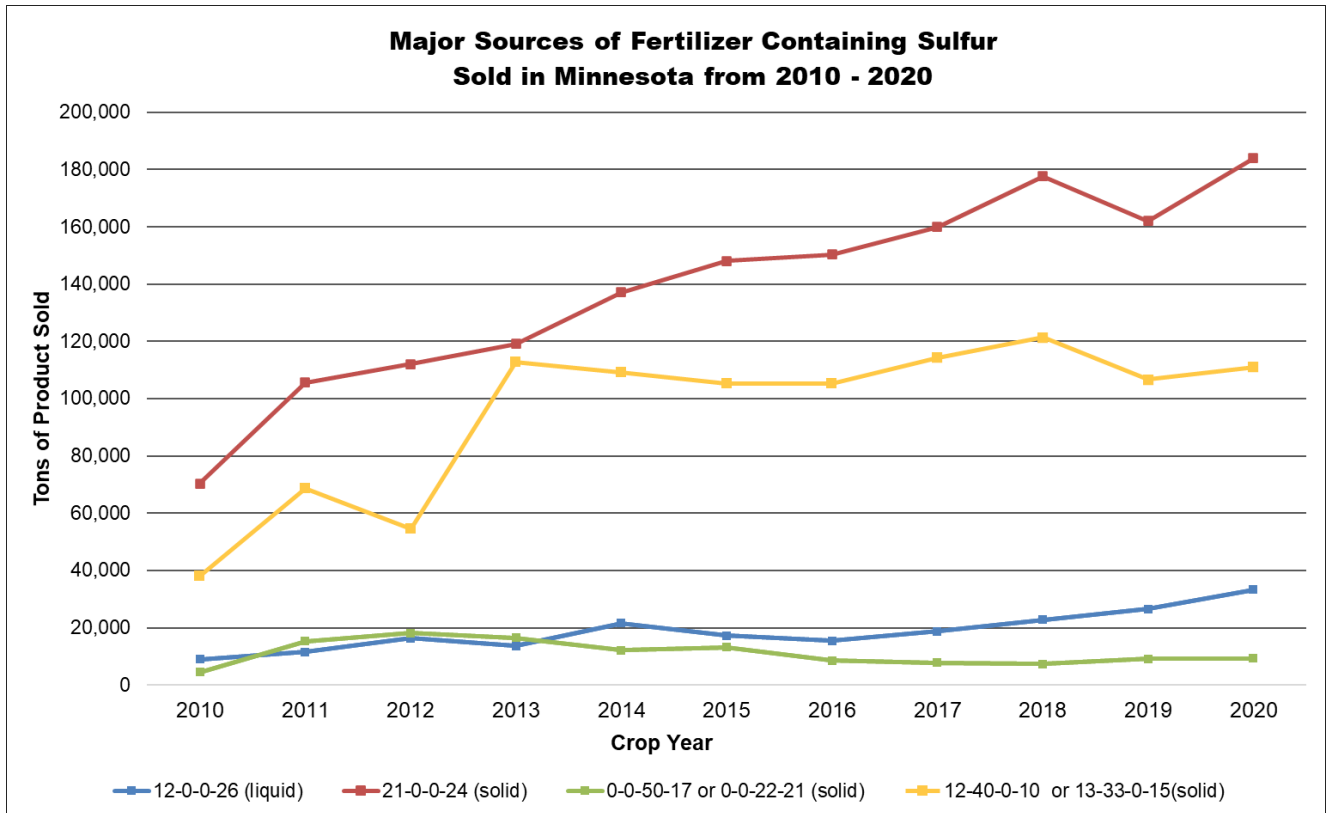

Figure 5. Ammonium Nitrate sales expressed as total tons of product sold from 2010 - 2020 in Minnesota

Sales of fertilizer containing sulfur (N-P-K-S) have increased from 2010 to 2020. Ammonium sulfate (21-0-0-24) sales have more than doubled since 2010. The sale of 12-40-0-10 and 13-33-0-15, private label brands, have tripled from 2010 to 2013, and have remained consistent at 110,000 tons from 2014 to 2020. Thiosulfate (12-0-0-26) sales have also tripled since 2010. Potassium sulfate (0-0-50-17) and potassium manganese sulfate (0-0-22-21) have remained relatively stable. Elemental sulfur and fertilizers without N-P-K that contained sulfur were not included in the following figure. The MDA only records fertilizer analysis of products for N-P-K. Therefore, sulfur is known only in products which include N-P-K in the analysis, such as those products below.

Figure 6. Major fertilizers containing sulfur expressed as total tons of product by year from 2010 - 2020

The fertilizer products containing phosphorus (P_2O_5) have increased overall with a record amount being sold in Minnesota for the 2018 crop year. This was followed by a slight decrease of P_2O_5 being sold in 2019 and 2020 due to a decrease in sales of DAP (18-46-0).