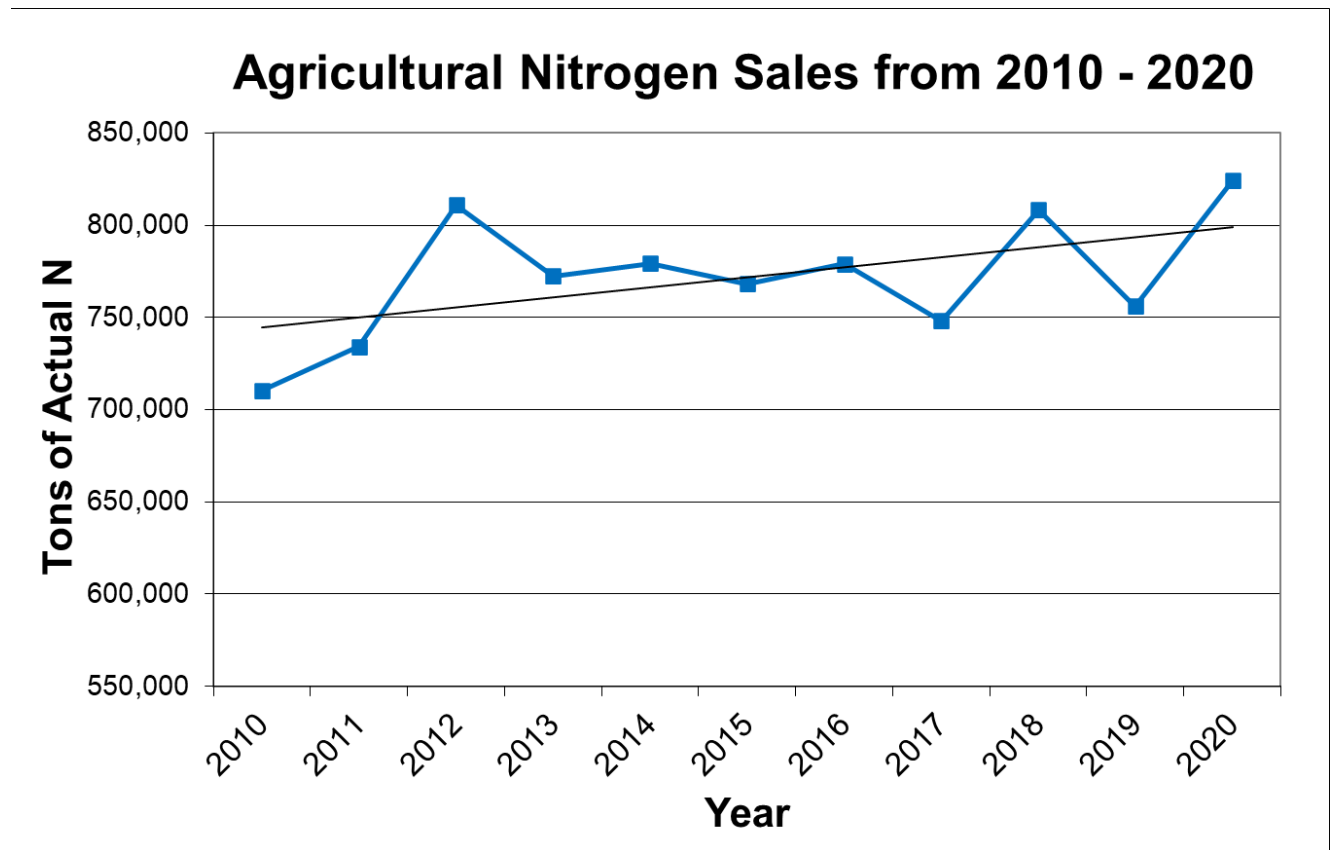

Figure 1. Tons of fertilizer material reported sold in Minnesota by year from 2010 to 2020

Since 2010, nitrogen fertilizer sales have been fairly consistent at approximately 775,000 ton per year with an increase to approximately 824,000 tons for 2020 (Figure 2).