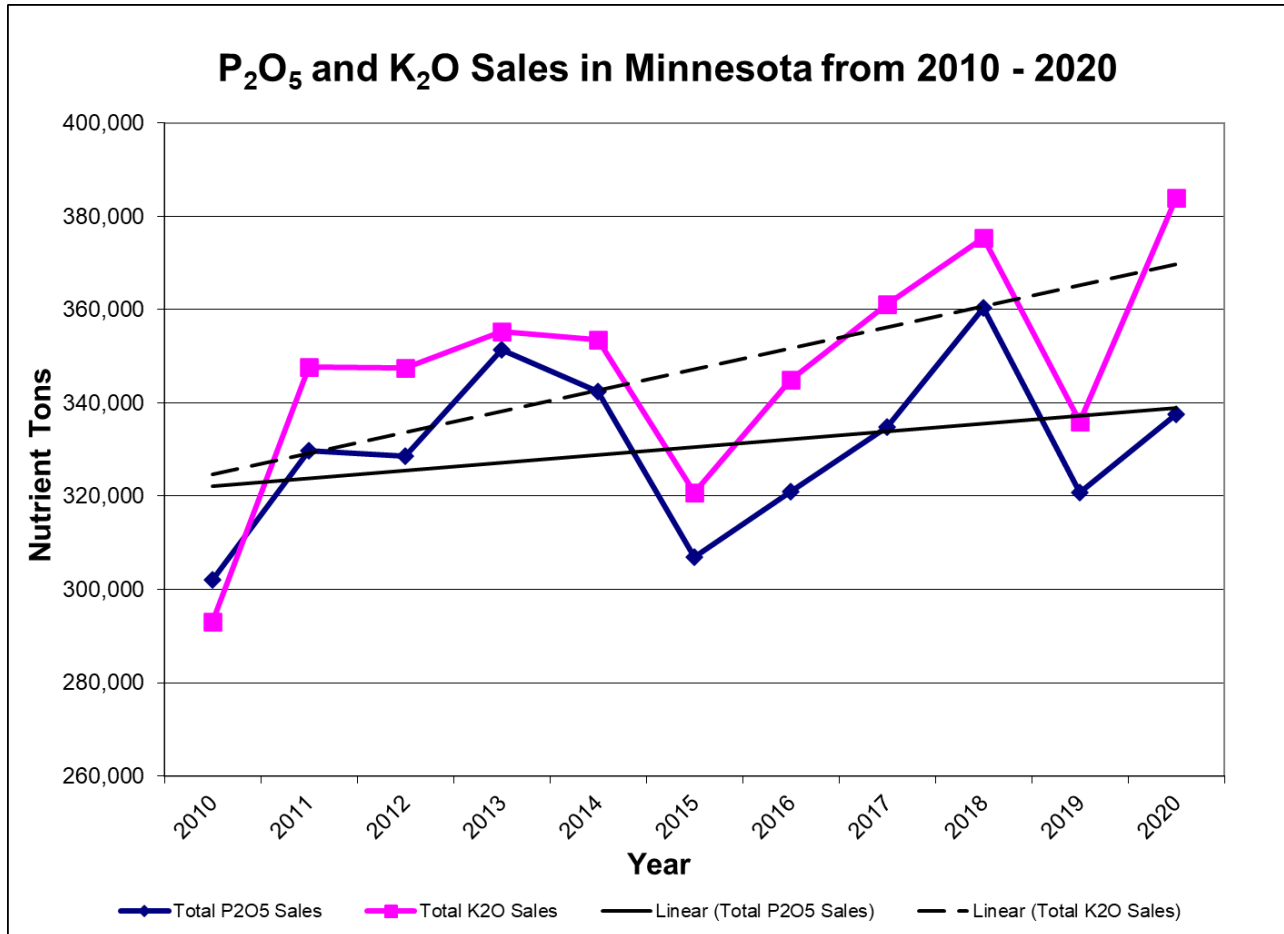

Figure 2. Actual nitrogen sold in tons by year from 2010 to 2020

Fertilizer sales of available (units) for P_2O_5 have remained stable since 2010 at approximately 330,000 tons. Soluble K_2O sales have increased (with increased variability) by an average of approximately ten percent since 2010 (Figure 3).

Figure 3. Actual P_2O_5 and K_2O reported sold in tons by year from 2010 to 2020

Annual sales of P_2O_5 and K_2O have been stable and consistent since dealers began reporting sales in 2010 with a gradual increase in annual sales from 2010 to 2020 and a slight increase in sales in 2020.