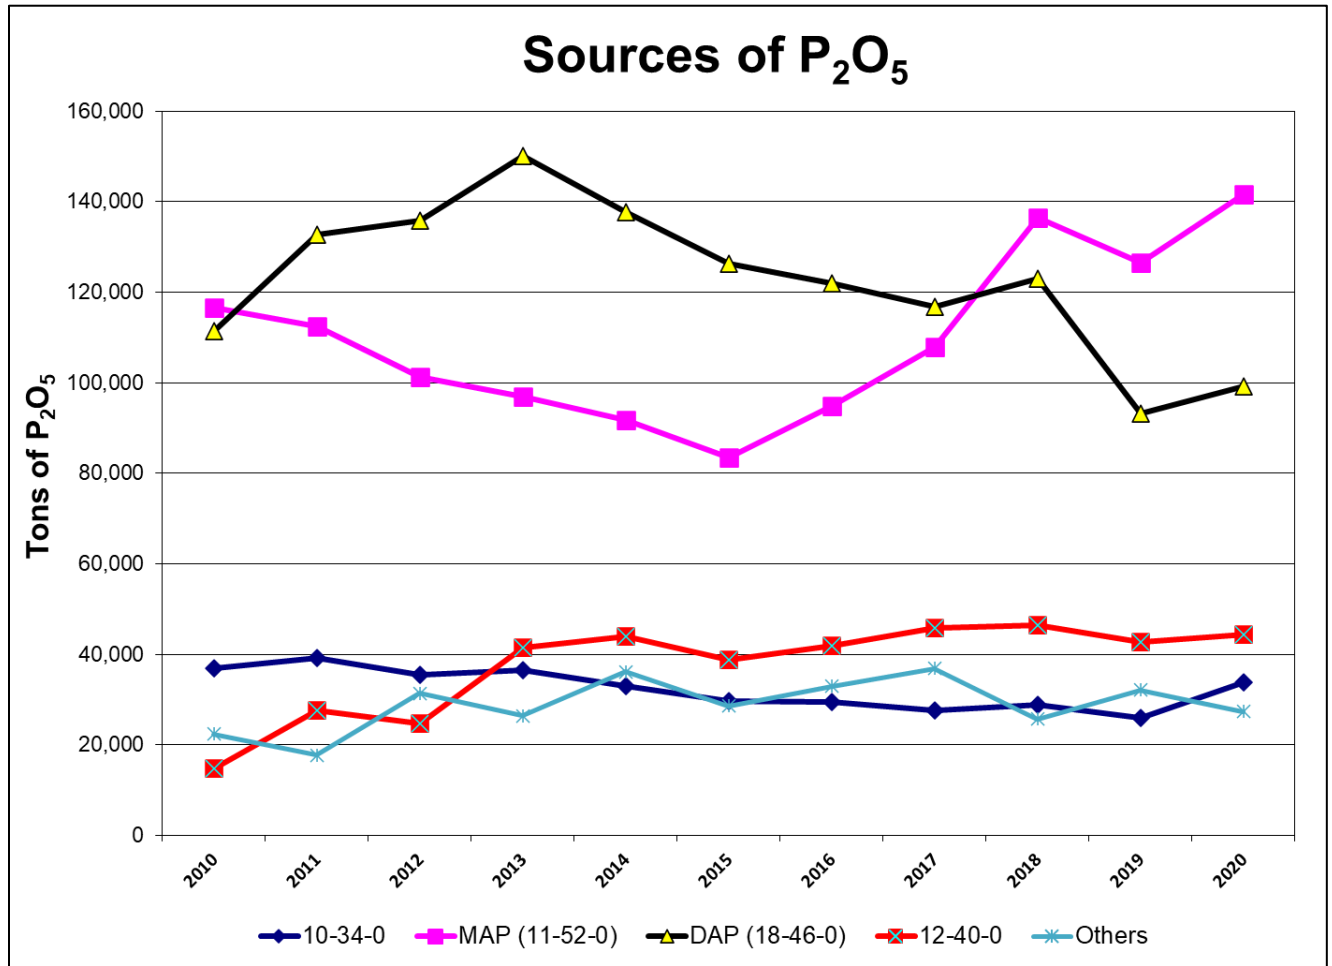

Figure 6. Major fertilizers containing sulfur expressed as total tons of product by year from 2010 - 2020

The fertilizer products containing phosphorus (P_2O_5) have increased overall with a record amount being sold in Minnesota for the 2018 crop year. This was followed by a slight decrease of P_2O_5 being sold in 2019 and 2020 due to a decrease in sales of DAP (18-46-0).