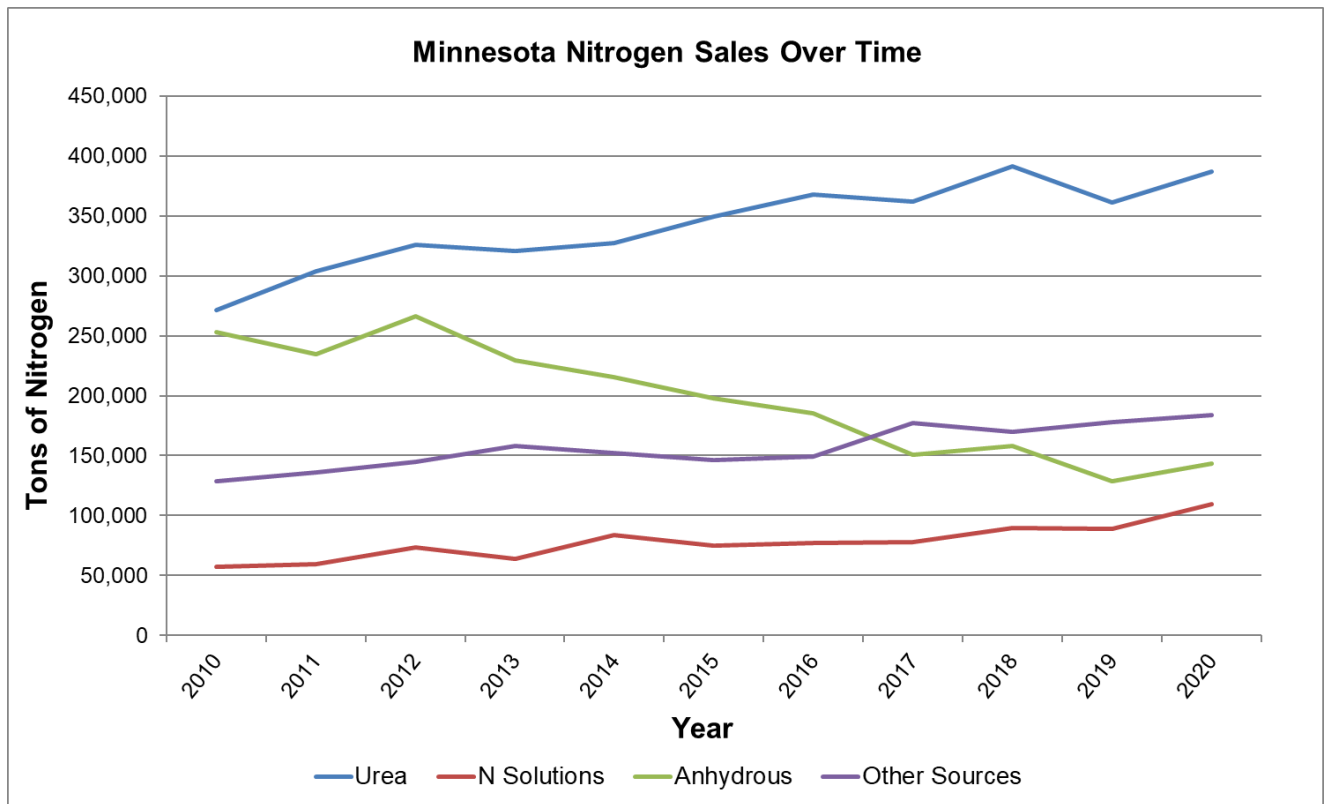

Figure 3. Actual P_2O_5 and K_2O reported sold in tons by year from 2010 to 2020

Annual sales of P_2O_5 and K_2O have been stable and consistent since dealers began reporting sales in 2010 with a gradual increase in annual sales from 2010 to 2020 and a slight increase in sales in 2020.

Anhydrous ammonia, as a nitrogen fertilizer source, has been decreasing in sales and other sources of nitrogen have been increasing in sales. Sales of different nitrogen fertilizers vary from year to year as shown in Figure 4.